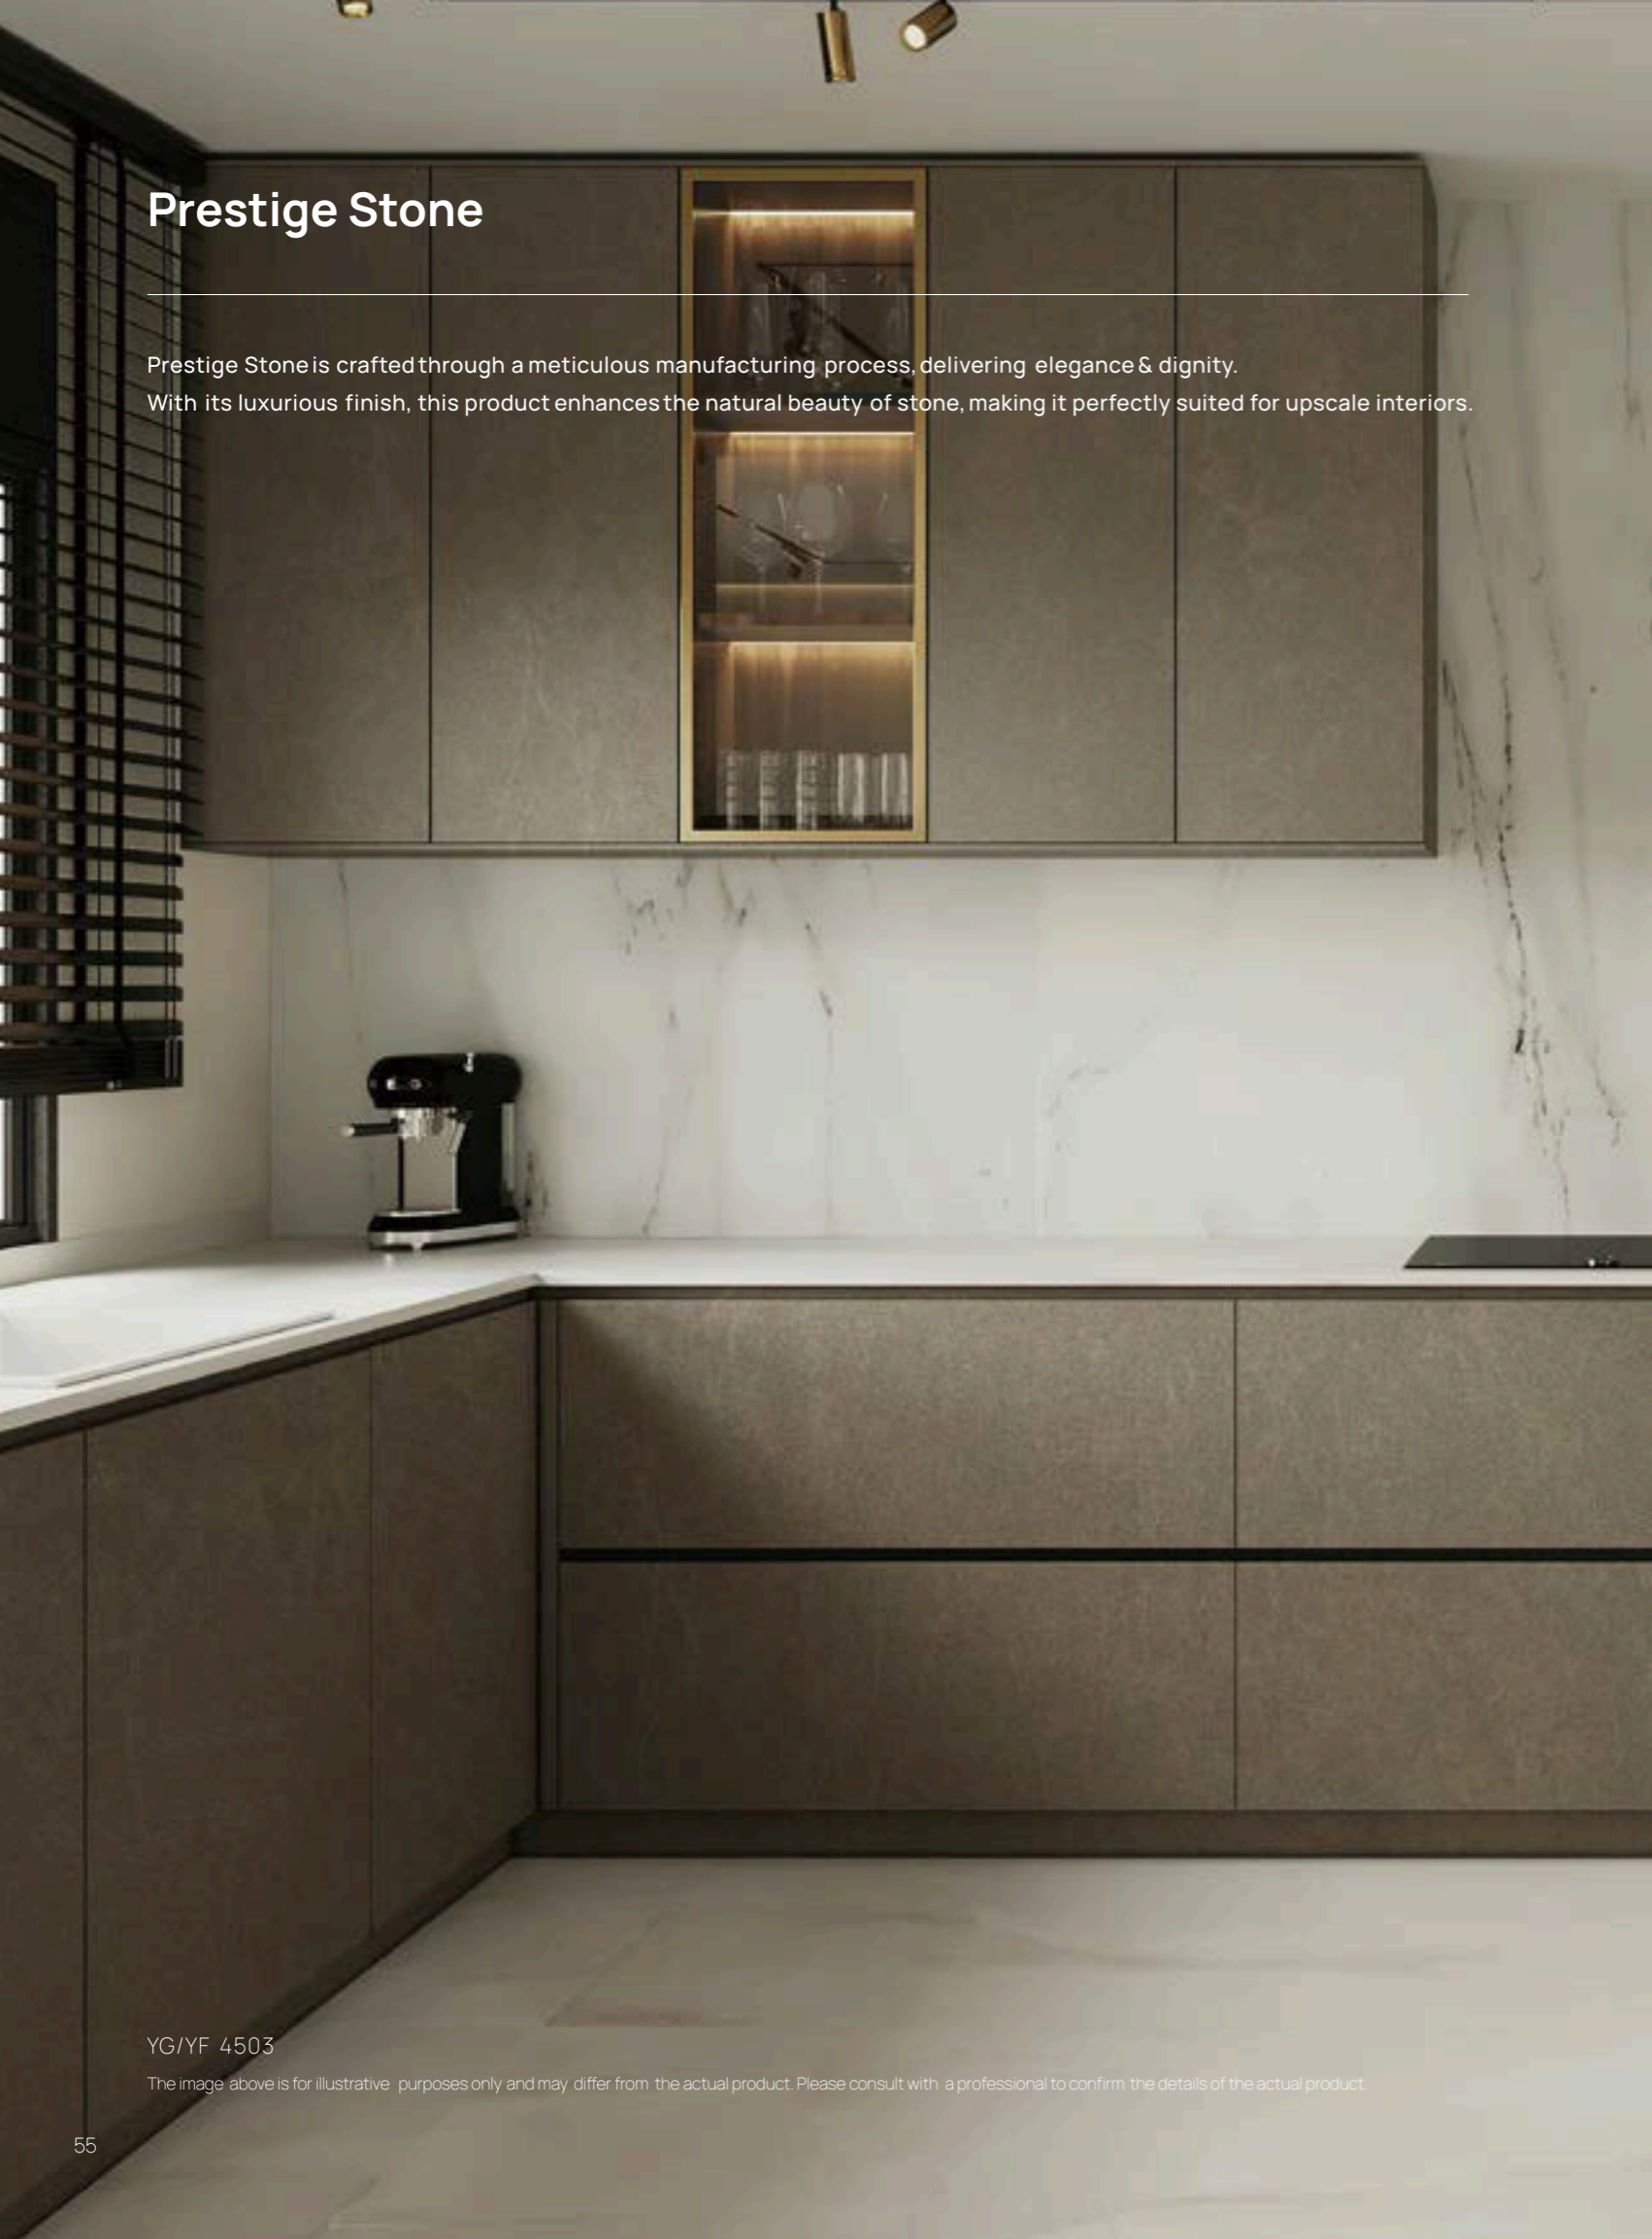

Prestige Stone

Prestige Stone is crafted through a meticulous manufacturing process, delivering elegance & dignity. With its luxurious finish, this product enhances the natural beauty of stone, making it perfectly suited for upscale interiors.