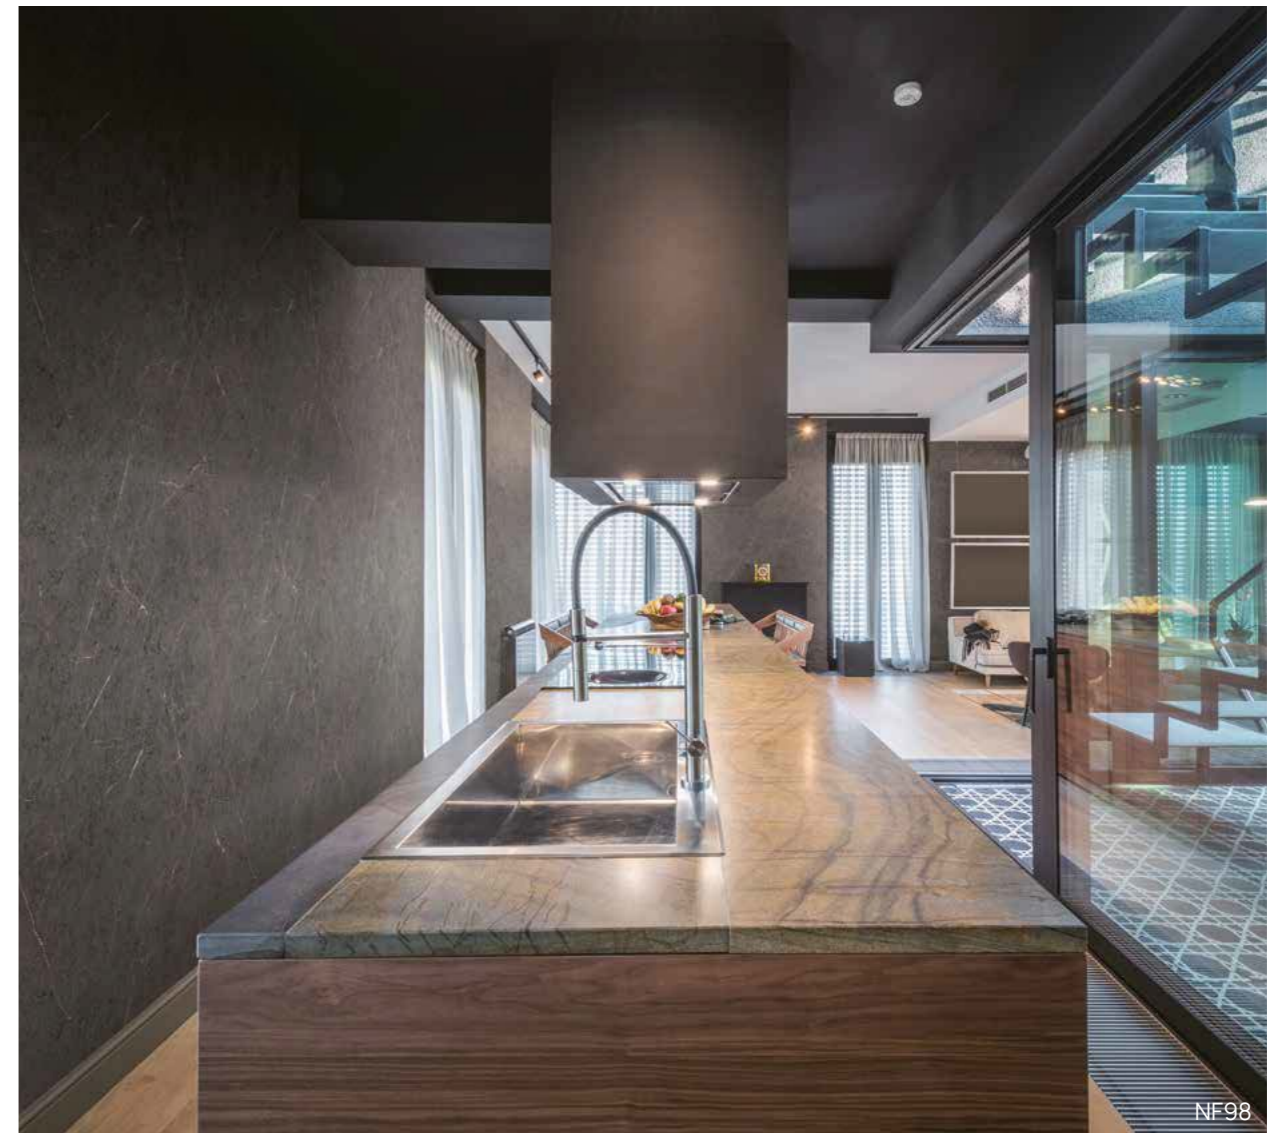

03

Our Marble range gives a chic touch to all your renovations thanks to its super-realistic graining designs. Dark, grey or white, matt or ash. In small touches or in an all-over look, you are spoiled by choice for renovations with a stamp of luxury. Imagine a matt white work surface or a bathroom with ash black splash back... Discover the sumptuous models that will give your establishment an impressive decorative upgrade.

Stone & Marble

Fine patterns and colours that will lead to new trends